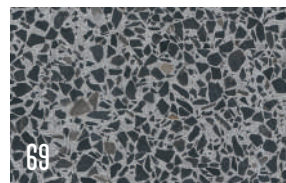

LAVABO IN MARMORESINA / CAST MARBLE WASHBASIN

BIANCO LUCIDO / GLOSSY WHITE ○

BIANCO OPACO / MATT WHITE ●

LAVABO E TOP IN ACRILICO / ACRYLIC WASHBASIN AND TOP

BIANCO LUCIDO / GLOSSY WHITE ○

BIANCO OPACO / MATT WHITE ●

LAVABO IN SOLID SURFACE / SOLID SURFACE WASHBASIN

BIANCO OPACO / MATT WHITE ●

TOP IN MARMO / MARBLE TOP

CARRARA / CARRARA ○

BIANCO POLARE - POLAR WHITE ○

GRAFITE - GRAPHITE ○

GRAFITE OPACO - GRAPHITE MATT ●

BASEL GRIGIO - BASEL GREY ●

TOP IN QUARZO / QUARTZ TOP

BLANCO NORTE / BLANCO NORTE ○

GRIS EXPO / GRIS EXPO ○

MARENCO / MARENCO ○

GRIS EXPO OPACO / GRIS EXPO OPACO ●

LAVABO IN GRES - TOP IN GRES STRATIFICATO CON VETRO / STONEWARE WASHBASIN - LAMINATED STONEWARE TOP WITH GLASS

EMPERADOR / EMPERADOR ○

CALACATTA BIANCO / CALACATTA WHITE ○

NERO MARQUINA / MARQUINA BLACK ○

ARDESIA BIANCA / ARDESIA WHITE ●

ARDESIA GRIGIA / ARDESIA GREY ●

SPATOLATO AMBER / SPATOLATO AMBER ●

MANIGLIA IN ALLUMINIO / ALUMINIUM HANDLE

NERO OPACO / MATT BLACK

LUCIDO / POLISHED

○ Lucido / Glossy ● Opaco / Matt